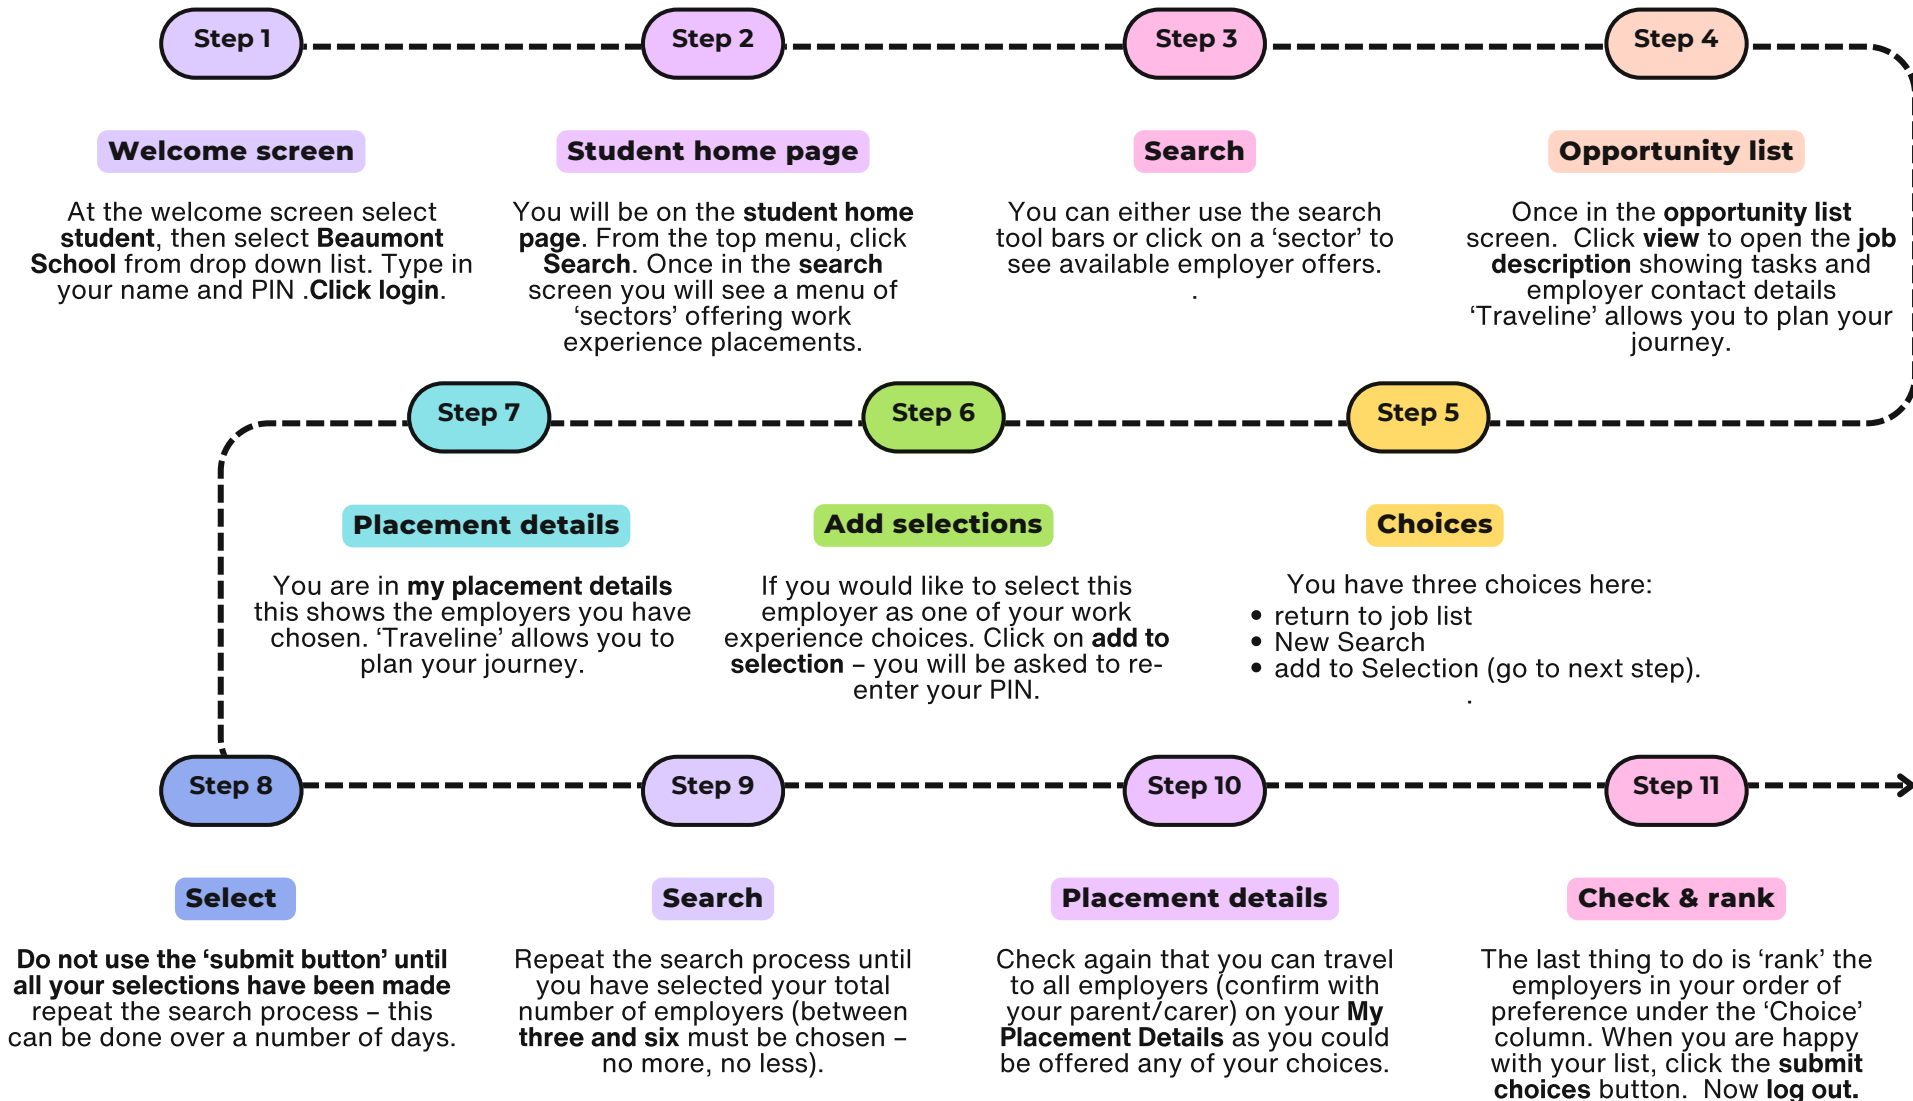

# Work Experience Student Quick Guide to access LINK2+

To access the LINK2+ System go to <http://hcc.learnaboutwork.net>

Once submitted you will not be able to change your selections. Please note you may not get your first choice as these are done automatically.