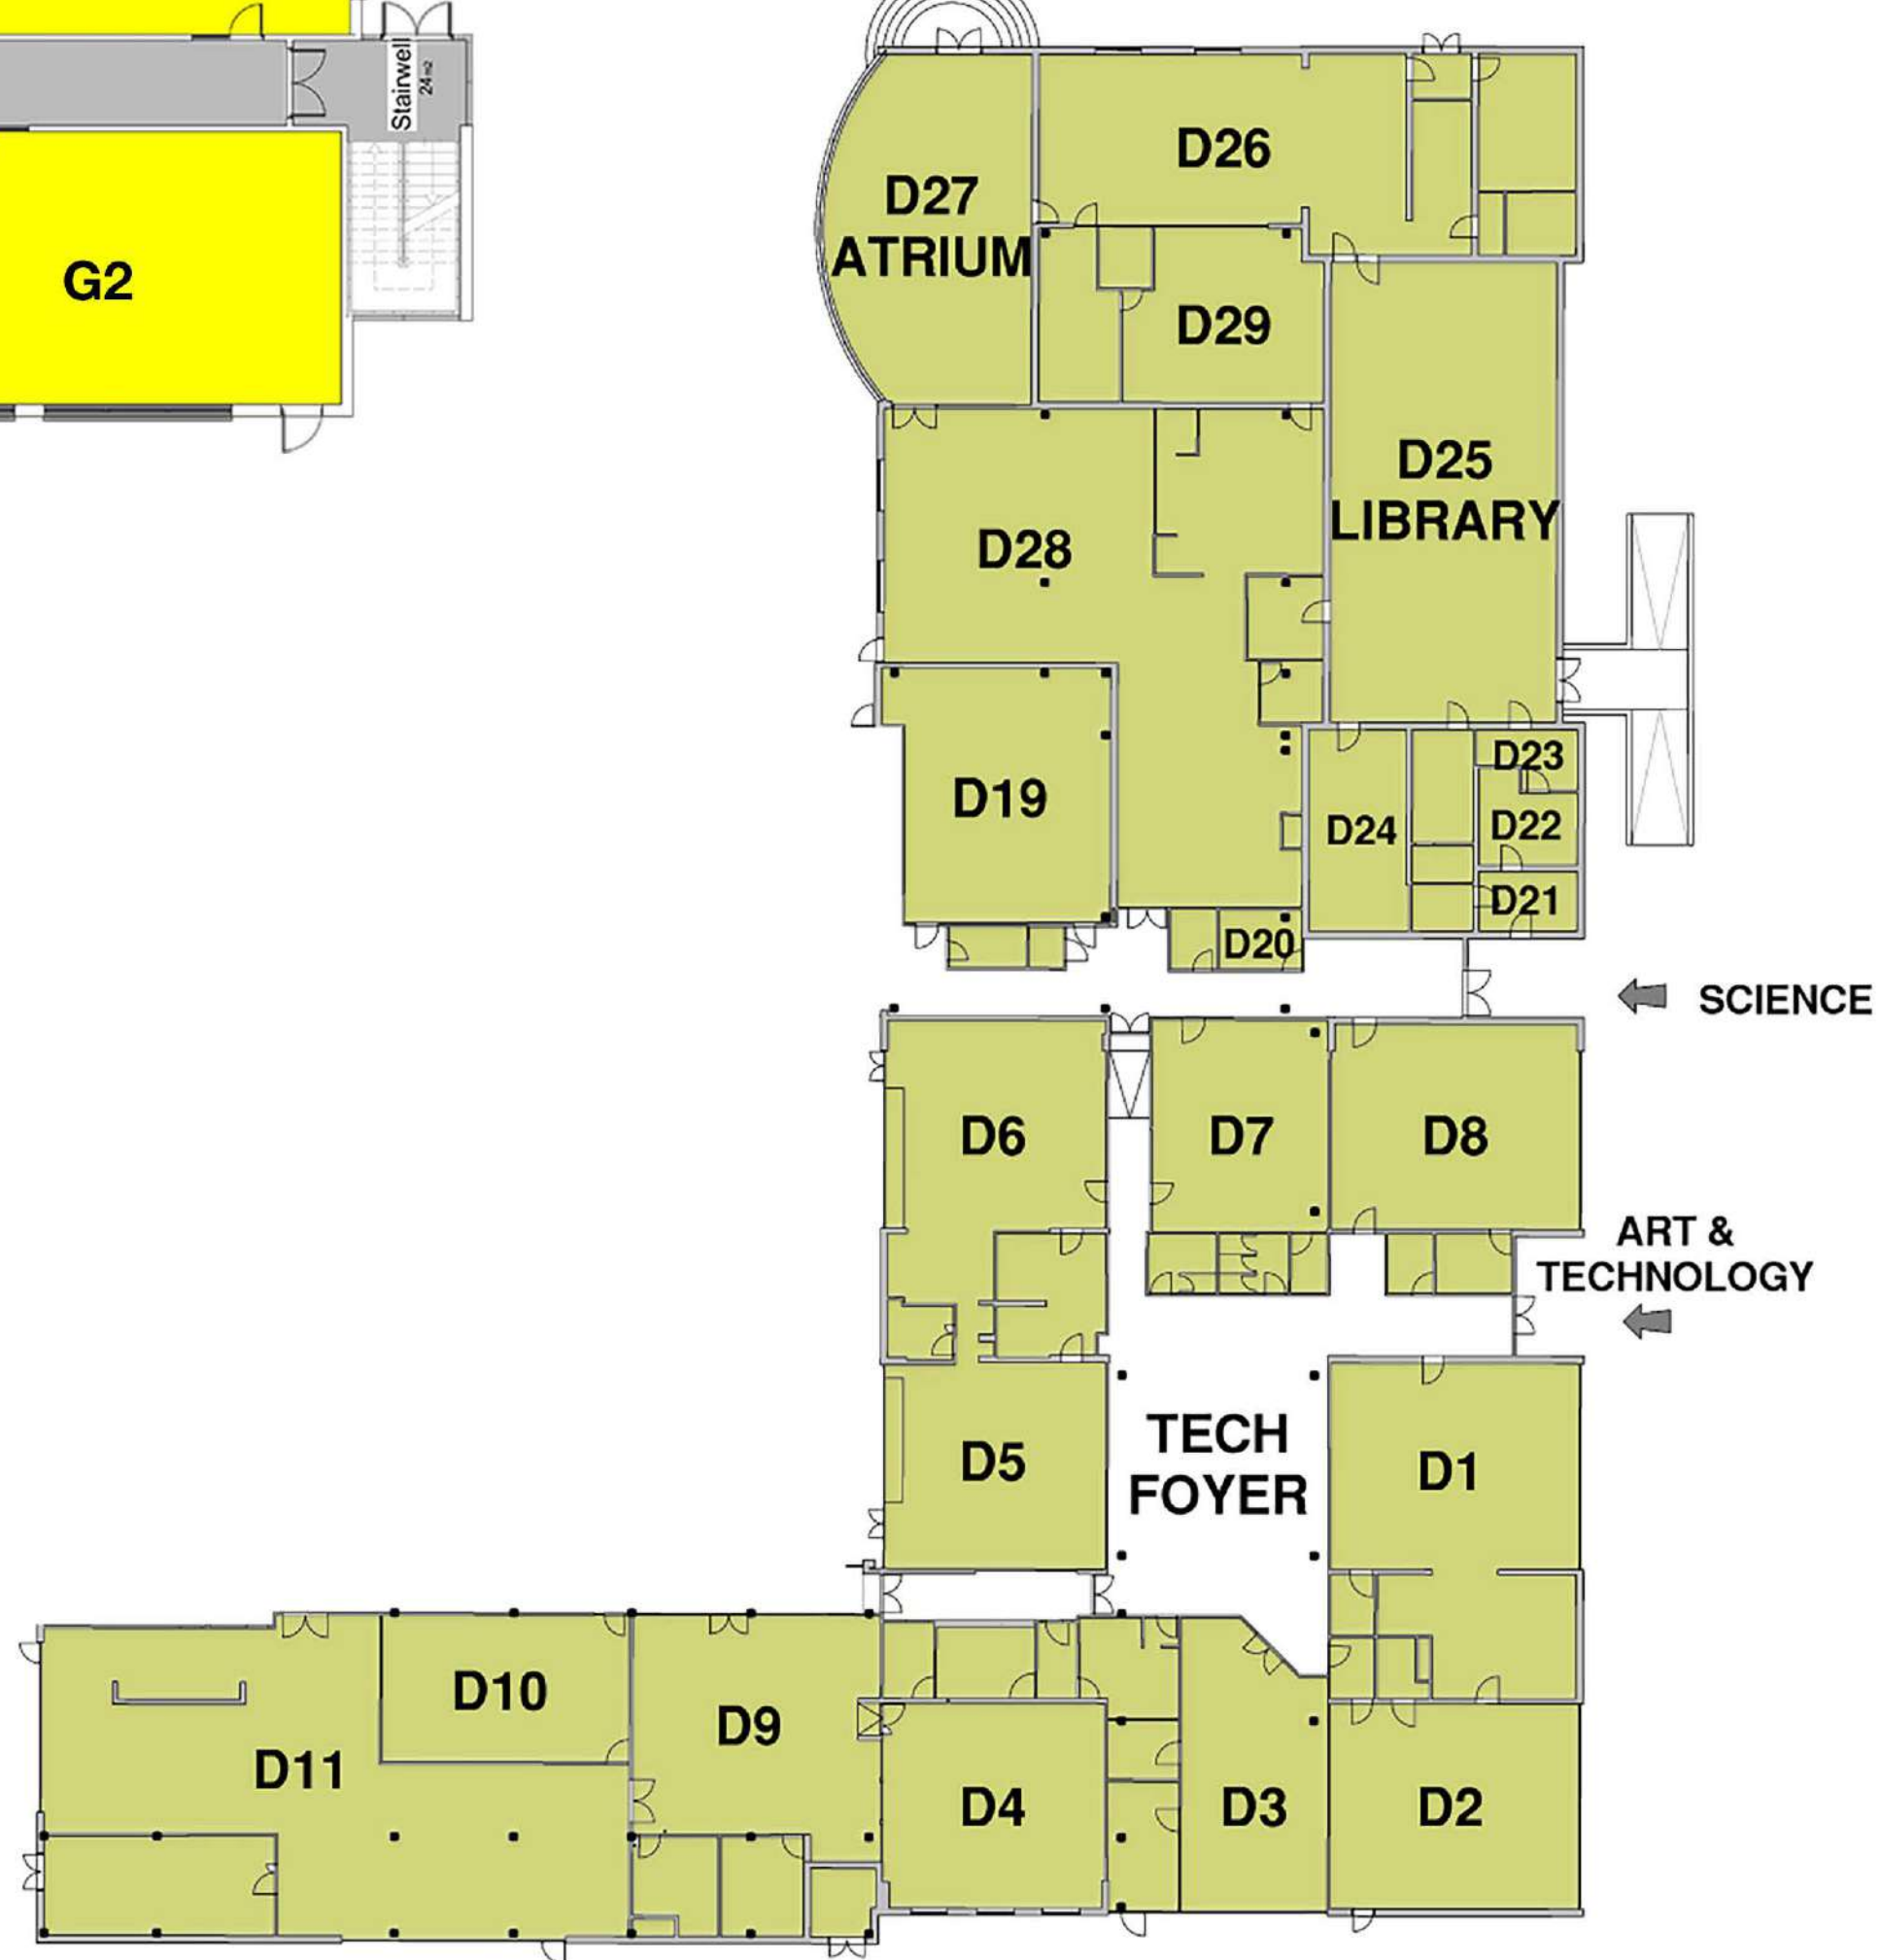

↑ TO FIRE ASSEMBLY POINT  
ALL WEATHER PITCH

# Beaumont School

## Wayfinding Map

- + MEDICAL ROOM
- ◆ LIFT