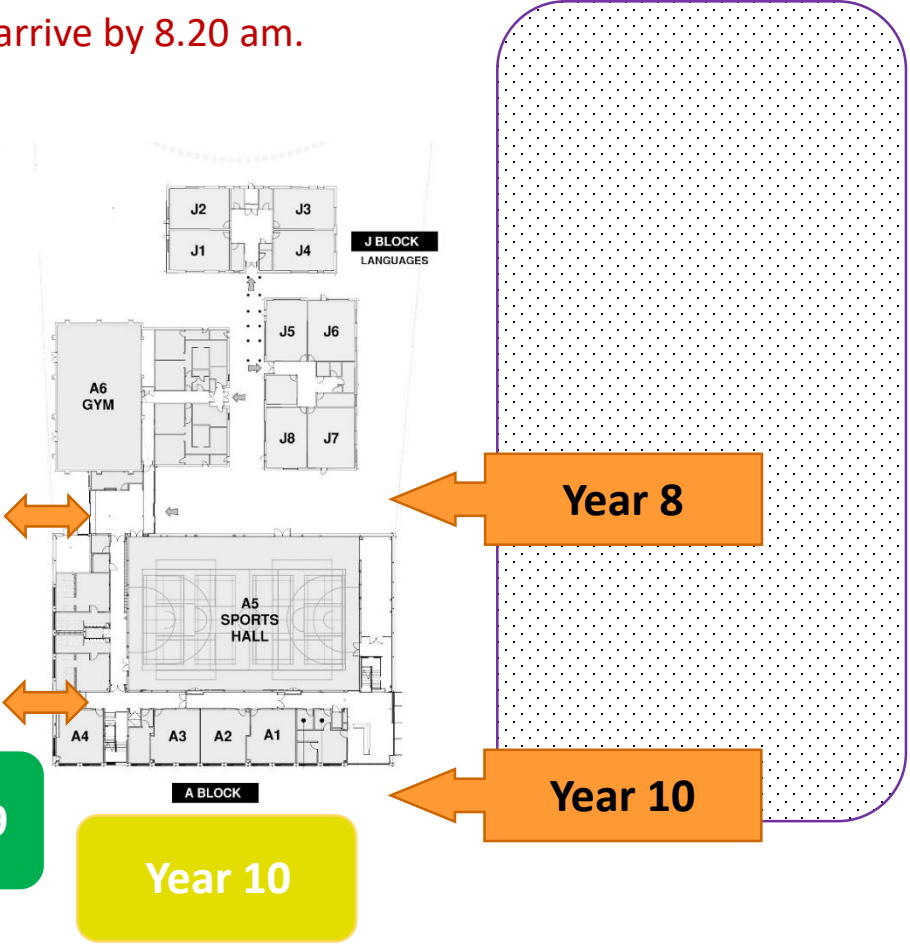

Entrances and Assembly Points from June 2021

Austen Way

Students should arrive by 8.20 am.

Hatfield Road

Year 7

Year 9

Year 10

Oakwood Drive