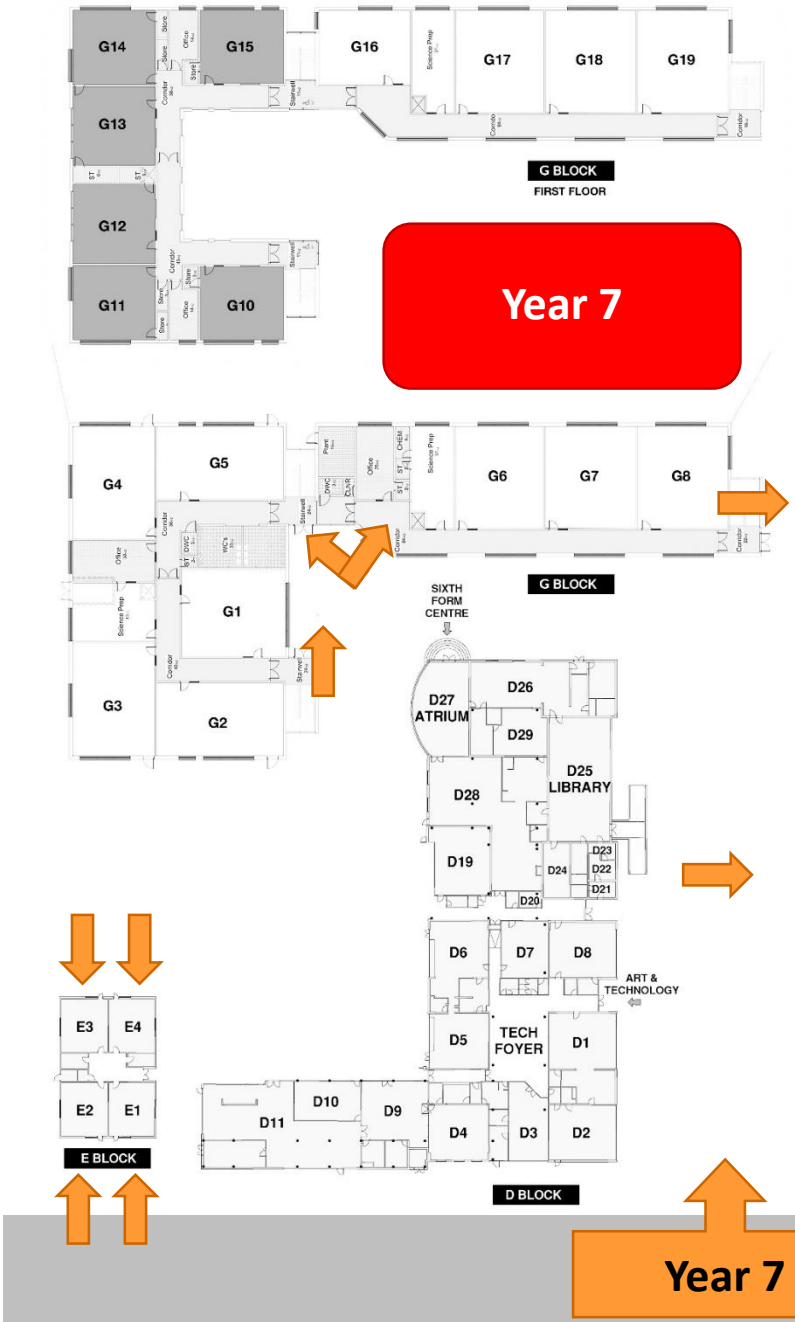

Entrances and Assembly Points from June 2021

Austen Way

Students should arrive by 8.20 am.

Hatfield Road

Year 7

Year 9

Year 10

Oakwood Drive