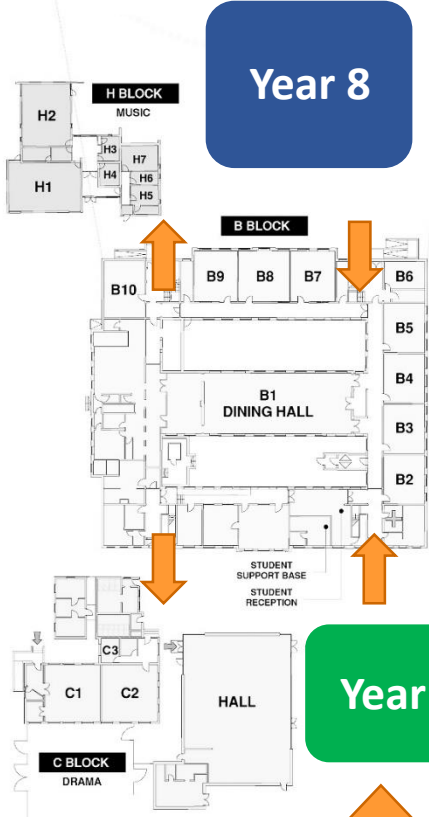

Entrances and Assembly Points from June 2021

Austen Way

Students should arrive by 8.20 am.

Hatfield Road

Year 7

Year 9

Year 10

Oakwood Drive