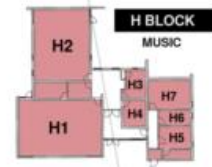

## Sixth Form Open Evening

Entrance for Cars (off Hatfield Road)

↑ TO FIRE ASSEMBLY POINT  
ALL WEATHER PITCH

↑ Entrance for Pedestrians

← MAIN RECEPTION