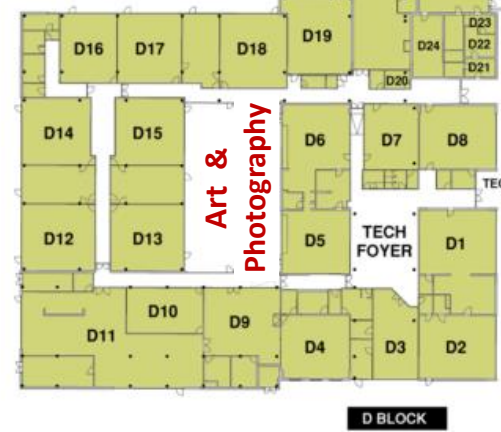

# Beaumont School

## Sixth Form Open Evening

Entrance for Cars (off Hatfield Road)

↑ TO FIRE ASSEMBLY POINT  
ALL WEATHER PITCH

↑ Entrance for Pedestrians

← MAIN RECEPTION