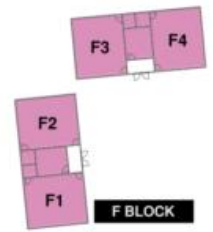

## Sixth Form Open Evening

Entrance for Cars (off Hatfield Road)

↑ TO FIRE ASSEMBLY POINT  
ALL WEATHER PITCH

↑ Entrance for Pedestrians

← MAIN RECEPTION