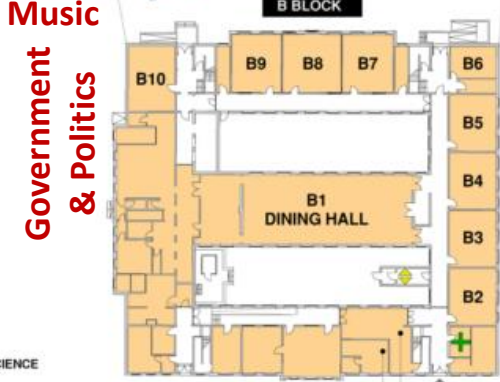

## Sixth Form Open Evening

Entrance for Cars (off Hatfield Road)

↑ TO FIRE ASSEMBLY POINT  
ALL WEATHER PITCH

↑ Entrance for Pedestrians

← MAIN RECEPTION